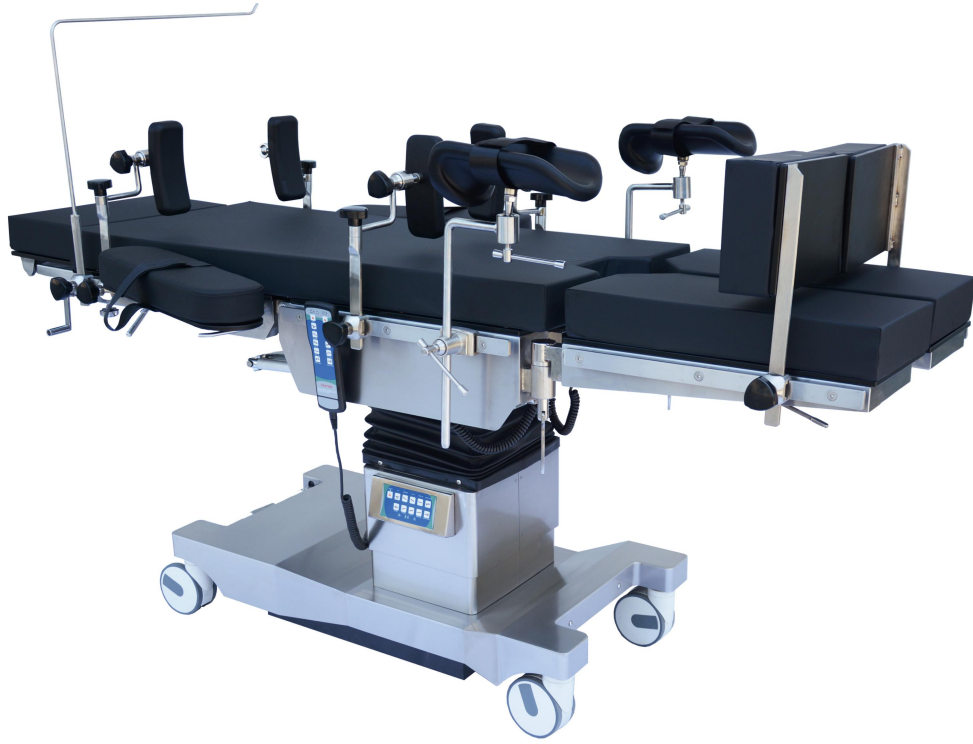

Electric Operating table

型号 Model	台面长度 Length	台面宽度 Width	台面最低高度 Tabletop lowest height	台面升降行程 Elevation range
	≥2100mm	550mm	≤700mm	300mm

YFD005 can withstand even extreme loads in any position. The structure enables it to be adapted to match the size of the patient and in no time at all it can be equipped for any surgical discipline. A longitudinal shift of up 350mm makes the operating table even more versatile.

Engineered for increasingly complex surgical scenes, YFD005 comes with intelligent automatic control system satisfying various demands of general surgeries. Extra wide tabletop, extreme loading system, long horizontal sliding that can be suitable for both X-ray and C-arm. YFD005 is an ideal electric operating table.

- Longitudinal slide up to 350mm for free access to C arm
- Extreme weight load capacity of 250kgs with highest safety and stability
- Memory pad with antistatic, waterproof design
- Standard override panel control makes the control safer
- Battery power for 50-80 operations

标准配置 Disposition

麻醉屏架 Anaesthesia screen	1 piece	支肩架 Shoulder support (cushion)	2 piece	搁手架 Arm support (cushion)	2 piece
支身架 Body support (cushion)	2 piece	托腿架 Leg support (cushion)	2 piece	足板 Foot plate (cushion)	2 piece
长滑块 Long Fixing Clamp	2 piece	滑块 Fixing Clamp	7 piece	手柄 Controller	1 piece
手控器 Hand-held operator	1 piece	床垫 Mattress	1 piece	电源线 Power line	1 piece