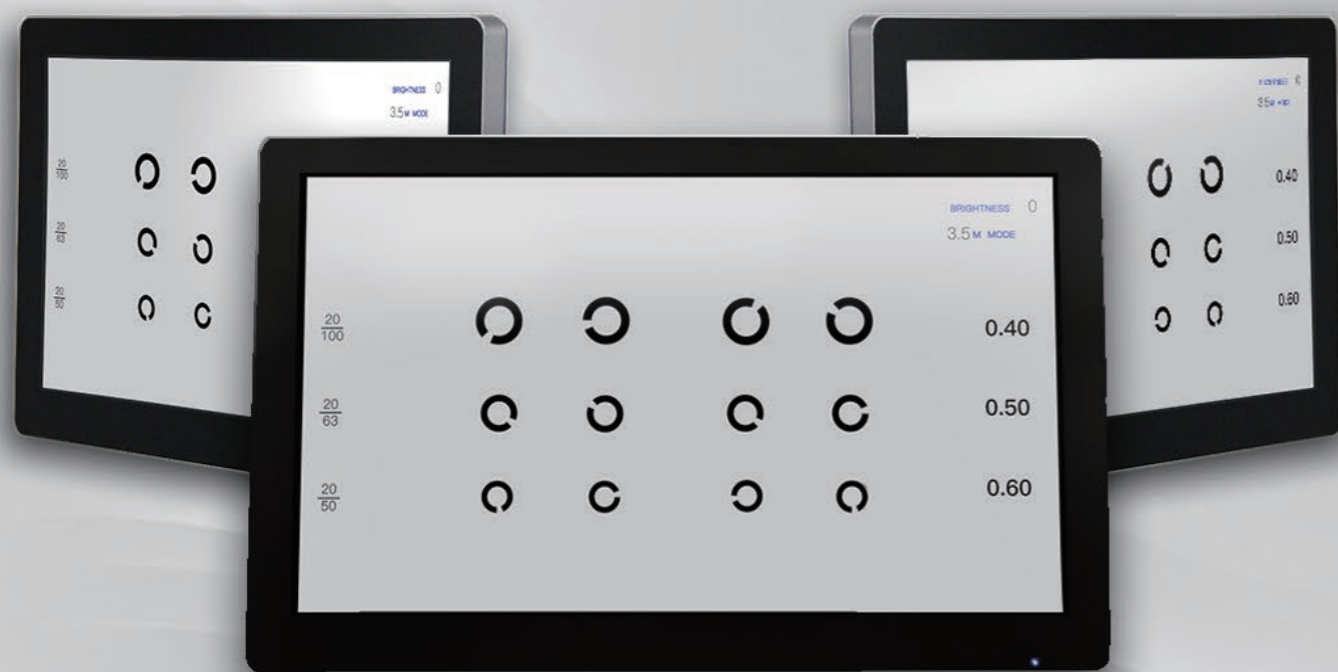

Better Detail For Better Quality
Better Detail For Better Quality

LCD Chart Projector

New Technologies And Powerful Functions

Simple operation interface provides
with accurate operation experience.

LINK LCD Chart Projector LCP – 150 has multiple extended functions, 23 inch LED backlit screen, polarized charts is provided for binocular test. Various kinds of tests meet the diverse needs of the measurement. Quick test list– Pick ten or less frequently used tests to establish your own quick test list. It can be connected with computer, DVD player or input with multi – media signal through VGA/AV/YPBPR/USB connections as a multi –media player. Excellent programming give full play to the features of CPU.

Connection makes a complete work system

LCP-150 can connect with digital phoropter DVT-1000, which you can control LCD Chart by panel of phoropter

Multi-functional charts meet different testing requestv

Polarized charts for binocular test

External port on LCP-150 provide for USB flash disk connection

Can run the au-tomatic update procedure
Video playing and image browsing

Easy mounting and operation

Wall and table bracket is provided according to customer's specific request

Specification

| | |
|----------------------|--|
| Screen | 23'' LCD (Color) High resolution Monitor |
| | Resolution: 1920*1080 pixels |
| | Dot pitch: 0.2652mm |
| | Screen ratio: 16:9 |
| | Visible Size: 513.8*291mm |
| Brightness | 250cd/m ² |
| Chart Versions | E,C, Letter, Number, Children |
| Working distance | 1–6 meters |
| Remote controlling | Distance > 8m |
| Power Supply | 100–240V AC, 60/50Hz |
| Dimension | 590(W)*365(H)*60mm(D) |
| Weight | 5.5KG() |
| Standard Accessories | Remote Control |
| | Red–green glasses |
| | U Disk |
| | Hanging Bracket |
| | AC–DC Adapter |
| | Power Cable |