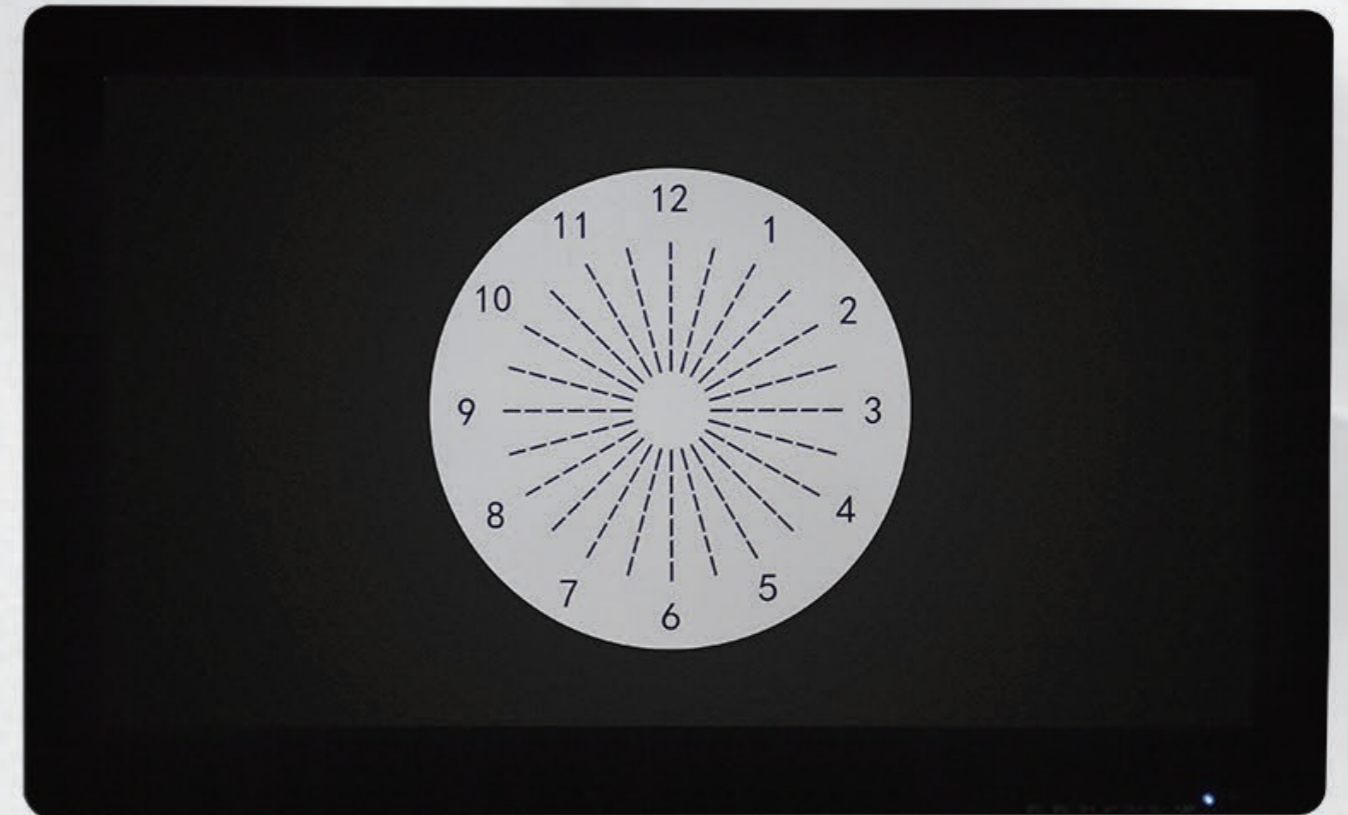

Better Detail For Better Quality
Better Detail For Better Quality

LCD Chart Projector

New Technologies And Powerful Functions

Simple operation interface provides
with accurate operation experience.

LINK LCD Chart Projector LCP – 150 has multiple extended functions, 23 inch LED backlit screen, polarized charts is provided for binocular test. Various kinds of tests meet the diverse needs of the measurement. Quick test list– Pick ten or less frequently used tests to establish your own quick test list. It can be connected with computer, DVD player or input with multi – media signal through VGA/AV/YPBPR/USB connections as a multi –media player. Excellent programming give full play to the features of CPU.

Connection makes a complete work system

LCP-150 can connect with digital phoropter DVT-1000, which you can control LCD Chart by panel of phoropter

Multi-functional charts meet different testing requestv

E charts, C charts, Letter Charts, Number Charts, Children Charts, Color blindness Charts

Test distance is adjustable to meet your room space

1–6 meters distance is optional according to room space; it can help to save your space.

Specification

| | |
|----------------------|--|
| Screen | 23'' LCD (Color) High resolution Monitor |
| | Resolution: 1920*1080 pixels |
| | Dot pitch: 0.2652mm |
| | Screen ratio: 16:9 |
| | Visible Size: 513.8*291mm |
| Brightness | 250cd/m ² |
| Chart Versions | E,C, Letter, Number, Children |
| Working distance | 1–6 meters |
| Remote controlling | Distance > 8m |
| Power Supply | 100–240V AC, 60/50Hz |
| Dimension | 590(W)*365(H)*60mm(D) |
| Weight | 5.5KG() |
| Standard Accessories | Remote Control |
| | Red–green glasses |
| | U Disk |
| | Hanging Bracket |
| | AC–DC Adapter |
| | Power Cable |