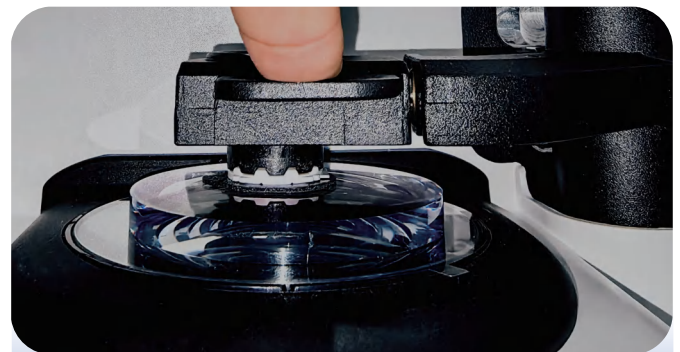

Auto Patternless Lens Edger

New Technologies And Powerful Functions
Simple operation interface provides
with accurate operation experience.

- Built in 3D Forced Sharp Edge program
- Easy get Mini Sharp Edge
- Unique 3D forced sharp edge function, with the ratio of the sharp edge adjustable as desired

Easy to operate
Sharp edge precise positioning
Efficient grinding

Optical path without parallax,
original shape scanning,
more accurate.

【3D Forced Sharp Edge】 Function: Sharp Edge Ratio Can Be Adjusted Freely

Measure the front base curvature of the lens

Input obtained data

Easy implementation of perfect edge shapes

Scan settings interface, 1:1 graphic display

Digital template function, which can adjust and adjust the shape of the lens

Setting and grinding interface, which can achieve standardized and procedural grinding operations

Quick indexing function

Flip and install suction cups for easier operation

Scan center all-in-one machine