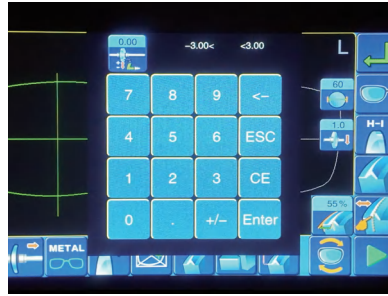

Auto Patternless Lens Edger

New Technologies And Powerful Functions
Simple operation interface provides
with accurate operation experience.

- Built in 3D Forced Sharp Edge program
- Easy get Mini Sharp Edge
- Unique 3D forced sharp edge function, with the ratio of the sharp edge adjustable as desired

Forced Sharp Edge Effect:
Say Goodbye to the Hassle of
Adjusting Machine Level.
Multiple Sharp Edge Positions
Available to Meet Your Differ-
ent Lens Material
Requirements.

Adapt lenses with more materials and degrees

Easy to operate
Sharp edge precise positioning
Efficient grinding

Optical path without parallax,
original shape scanning,
more accurate.

【3D Forced Sharp Edge】 Function: Sharp Edge Ratio Can Be Adjusted Freely

Measure the front base curvature of the lens

Input obtained data

Easy implementation of perfect edge shapes

Scan settings interface, 1:1 graphic display

Digital template function, which can adjust and adjust the shape of the lens