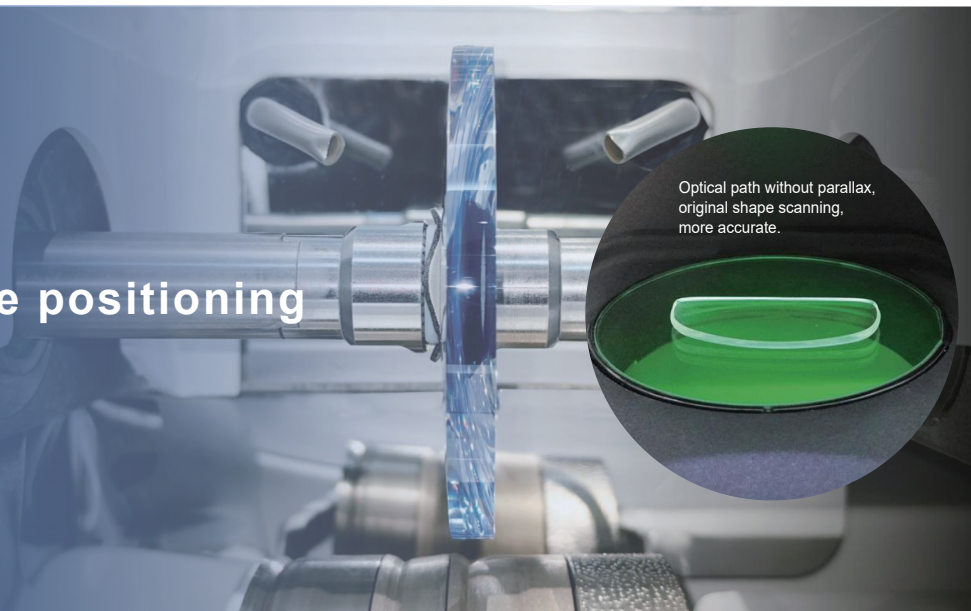

Auto Patternless Lens Edger

New Technologies And Powerful Functions
Simple operation interface provides
with accurate operation experience.

- Built in 3D Forced Sharp Edge program
- Easy get Mini Sharp Edge
- Unique 3D forced sharp edge function, with the ratio of the sharp edge adjustable as desired

Forced Sharp Edge Effect:
Say Goodbye to the Hassle of
Adjusting Machine Level.
Multiple Sharp Edge Positions
Available to Meet Your Differ-
ent Lens Material
Requirements.

Adapt lenses with more materials and degrees

Easy to operate
Sharp edge precise positioning
Efficient grinding

Optical path without parallax,
original shape scanning,
more accurate.

【3D Forced Sharp Edge】 Function: Sharp Edge Ratio Can Be Adjusted Freely

Measure the front base curvature of the lens

Input obtained data

Easy implementation of perfect edge shapes

Scan settings interface, 1:1 graphic display

Digital template function, which can adjust and adjust the shape of the lens