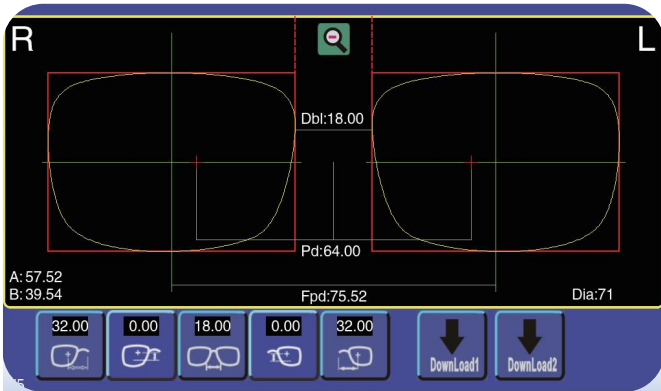

Easy to operate
Sharp edge precise positioning
Efficient grinding

Optical path without parallax,
original shape scanning,
more accurate.

【3D Forced Sharp Edge】 Function: Sharp Edge Ratio Can Be Adjusted Freely

Measure the front base curvature of the lens

Input obtained data

Easy implementation of perfect edge shapes

Scan settings interface, 1:1 graphic display

Digital template function, which can adjust and adjust the shape of the lens

Technical Specifications

ALE-1500 (3D)

Host Size (L*W*H):	650*550*480mm
Packing Size (L*W*H):	798*706*673mm
Weight:	60Kg
Power Supply:	AC220V/110V 50/60Hz
Electric Power:	500W
Machining Accuracy:	Diameter Deviation 0.1mm
Machining Size Range:	22mm ~ 70mm
Axis Adjustment Accuracy:	0.5°
Step Distance of Size Adjustment:	0.05mm
Clamping Pressure:	80~110Kg
Lens Materials:	CR39, GL, POLY, H-I, HC
Edge Shape:	Bevel, Flat, Bevel Polishing, Flat Polishing

Technical Specifications

ST-1200

Host Size:	217*232*413mm
Packing Size (L*W*H):	568*418*365mm
Weight:	10Kg
Power Supply:	AC100-240V 50/60Hz
Electric Power:	50W
Light Source Adjustable Range:	The radius can be lowered by 6mm
Screen Rotary Angle:	0 ~ 130°
Storage:	500 Pairs
Touch Screen:	7 Inch capacitive screen
Quantity of connectable hosts:	2 Sets