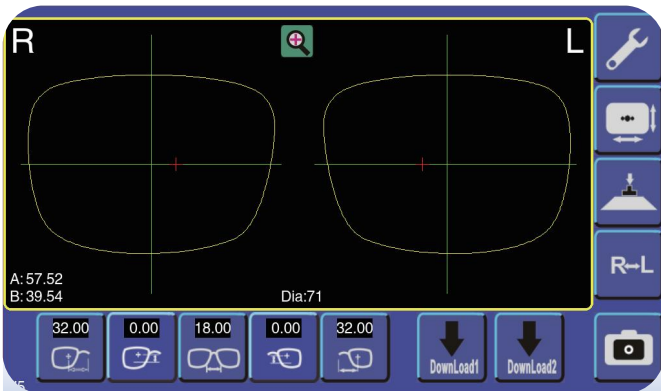

Easy to operate
Sharp edge precise positioning
Efficient grinding

Optical path without parallax,
original shape scanning,
more accurate.

【3D Forced Sharp Edge】 Function: Sharp Edge Ratio Can Be Adjusted Freely

Measure the front base curvature of the lens

Input obtained data

Easy implementation of perfect edge shapes

Scan settings interface, 1:1 graphic display

Digital template function, which can adjust and adjust the shape of the lens

Setting and grinding interface, which can achieve standardized and procedural grinding operations

Quick indexing function

Flip and install suction cups for easier operation

Scan center all-in-one machine

Technical Specifications

ALE-1500 (3D)

Host Size (L*W*H):	650*550*480mm
Packing Size (L*W*H):	798*706*673mm
Weight:	60Kg
Power Supply:	AC220V/110V 50/60Hz
Electric Power:	500W
Machining Accuracy:	Diameter Deviation 0.1mm
Machining Size Range:	22mm ~ 70mm
Axis Adjustment Accuracy:	0.5°
Step Distance of Size Adjustment:	0.05mm
Clamping Pressure:	80~110Kg
Lens Materials:	CR39, GL, POLY, H-I, HC
Edge Shape:	Bevel, Flat, Bevel Polishing, Flat Polishing