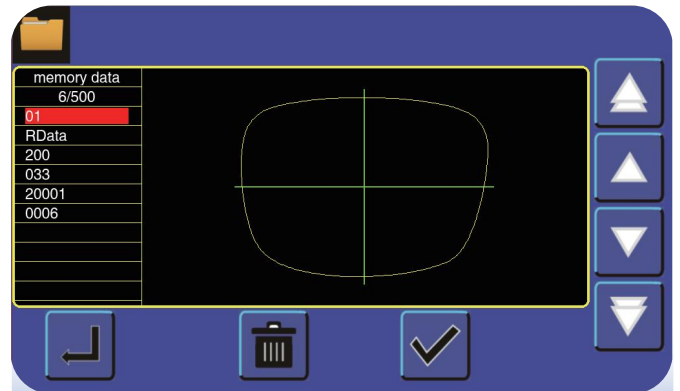

Easy to operate
Sharp edge precise positioning
Efficient grinding

Optical path without parallax,
original shape scanning,
more accurate.

【3D Forced Sharp Edge】 Function: Sharp Edge Ratio Can Be Adjusted Freely

Measure the front base curvature of the lens

Input obtained data

Easy implementation of perfect edge shapes

Scan settings interface, 1:1 graphic display

Digital template function, which can adjust and adjust the shape of the lens

Setting and grinding interface, which can achieve standardized and procedural grinding operations

Quick indexing function

Flip and install suction cups for easier operation

Scan center all-in-one machine

Technical Specifications

ALE-1500 (3D)

Host Size (L*W*H):	650*550*480mm
Packing Size (L*W*H):	798*706*673mm
Weight:	60Kg
Power Supply:	AC220V/110V 50/60Hz
Electric Power:	500W
Machining Accuracy:	Diameter Deviation 0.1mm
Machining Size Range:	22mm ~ 70mm
Axis Adjustment Accuracy:	0.5°
Step Distance of Size Adjustment:	0.05mm
Clamping Pressure:	80~110Kg
Lens Materials:	CR39, GL, POLY, H-I, HC
Edge Shape:	Bevel, Flat, Bevel Polishing, Flat Polishing