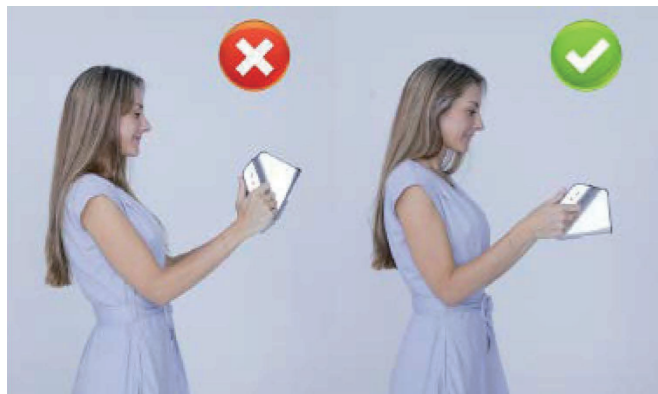

Features	
Spherical power:	-8.00D to +8.00D (±0.25D)
Cylindrical power:	-3.5D to +3.50D (±0.25D)
Axis:	0–180°
Measuring distance:	98cm (±3cm)
Measurement time:	<15 seconds
Data transmission:	WIFI IEEE802.11b/g/n/, 2.4GHz
Display:	7-inch, 1080P, LCD touch screen
Charging port:	USB3.0
Power adapter (input):	100–240V, 50/60Hz, 35VA
Charger (output):	5V, 2A
Battery life:	5 hours