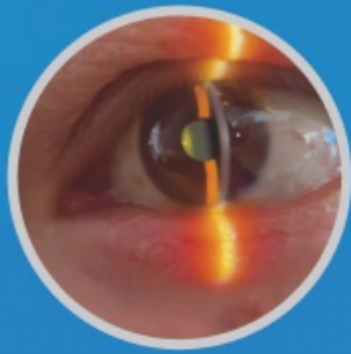

POCKET SLIT LAMP

PORTABLE | VISION TEST | OPHTHALMIC CHECK | HIGH CLEAR

Specification:

Magnification: 5X
Slit Length: 5mm-11mm
Slit Width: 0.2mm
Working Distance: 12-32mm
Power Supply: 2XAA Battery
Light Source: 3V/1W LED Lamp
Battery Life: 3 Hours
Net Weight: 120g